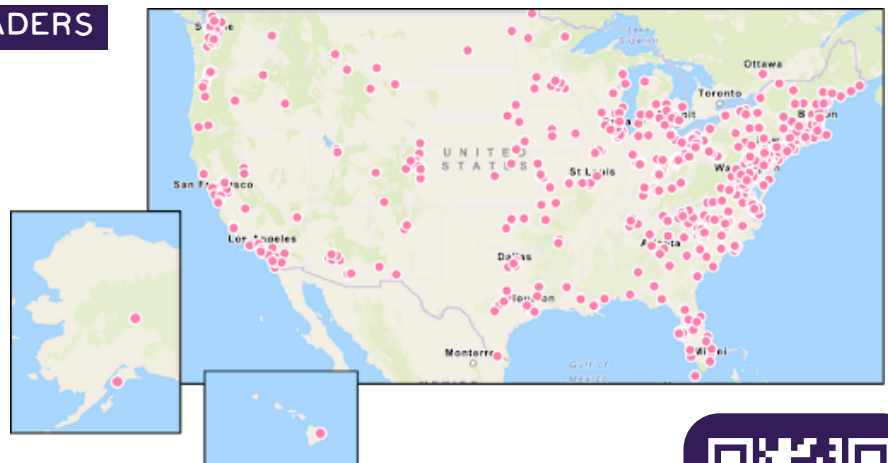

This is why Red Wine & Blue launched the RWB Network (formerly TroubleNation by Red Wine & Blue) — our national grassroots organizing program — to supercharge your power to build community by starting your own local group in your neighborhood.

We make it easier than ever to get started. Whether you're forming a new group or growing an existing one, the RWB Network will help you find other Red Wine & Blue members who live near you. We offer everything you need! Best of all, groups remain independent while benefiting from Red Wine & Blue's support.

WHAT DOES THE RWB NETWORK OFFER?

The RWB Network gives you the tools and support to not only get started but also to help you as you grow. Here are some of the highlights:

NEW MEMBER RECRUITMENT

Our website features a clickable map where you can search the Red Wine & Blue network by city/state or zip code. Tap into our network of over a million women looking to connect with others near them!

CONNECTIONS WITH OTHER LEADERS

You aren't alone — and you don't have to have all the answers! We help group leaders connect with other leaders within their state and across the country to share ideas, problem-solve, and support each other! We do this through our Red Wine & Blue app and by offering monthly meetups to foster those relationships.