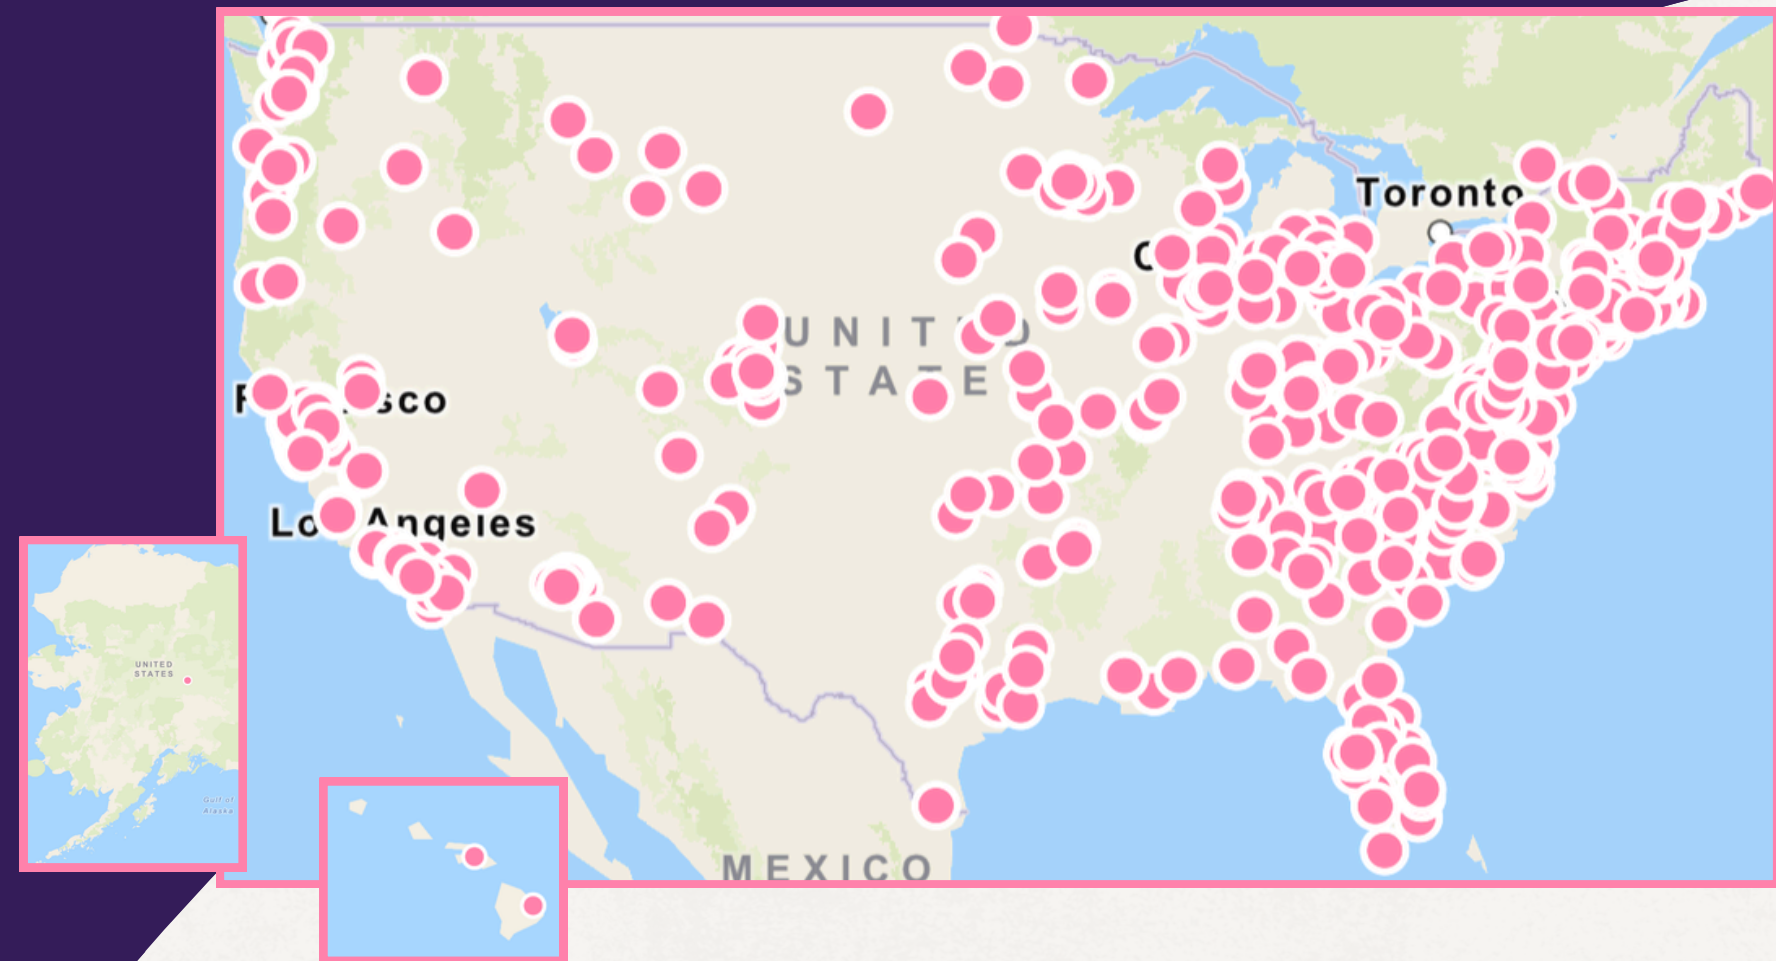

# THE RWB NETWORK

- The RWB Network (formerly TroubleNation by Red Wine & Blue) is a national community of local (grassroots) groups supported by Red Wine & Blue, launched in 2023.
- We help new local groups get started and existing groups grow and strengthen.
- At the RWB Network, we believe your power is rooted in both freedom and community.
- You lead your group your way, with your own name and local focus. At the same time, you're part of the Red Wine & Blue community, which comes with many benefits.

# THE RWB NETWORK

RWB's national grassroots organizing program supercharges your power to build community locally

- **800 GRASSROOTS GROUPS NATIONWIDE**
- **135,000 MEMBERS**

<https://redwine.blue/network>

# BONFIRE

POWERED BY RED WINE & BLUE

**25 GROUPS**

**15 STATES +  
1 ABROAD**

BONFIRE