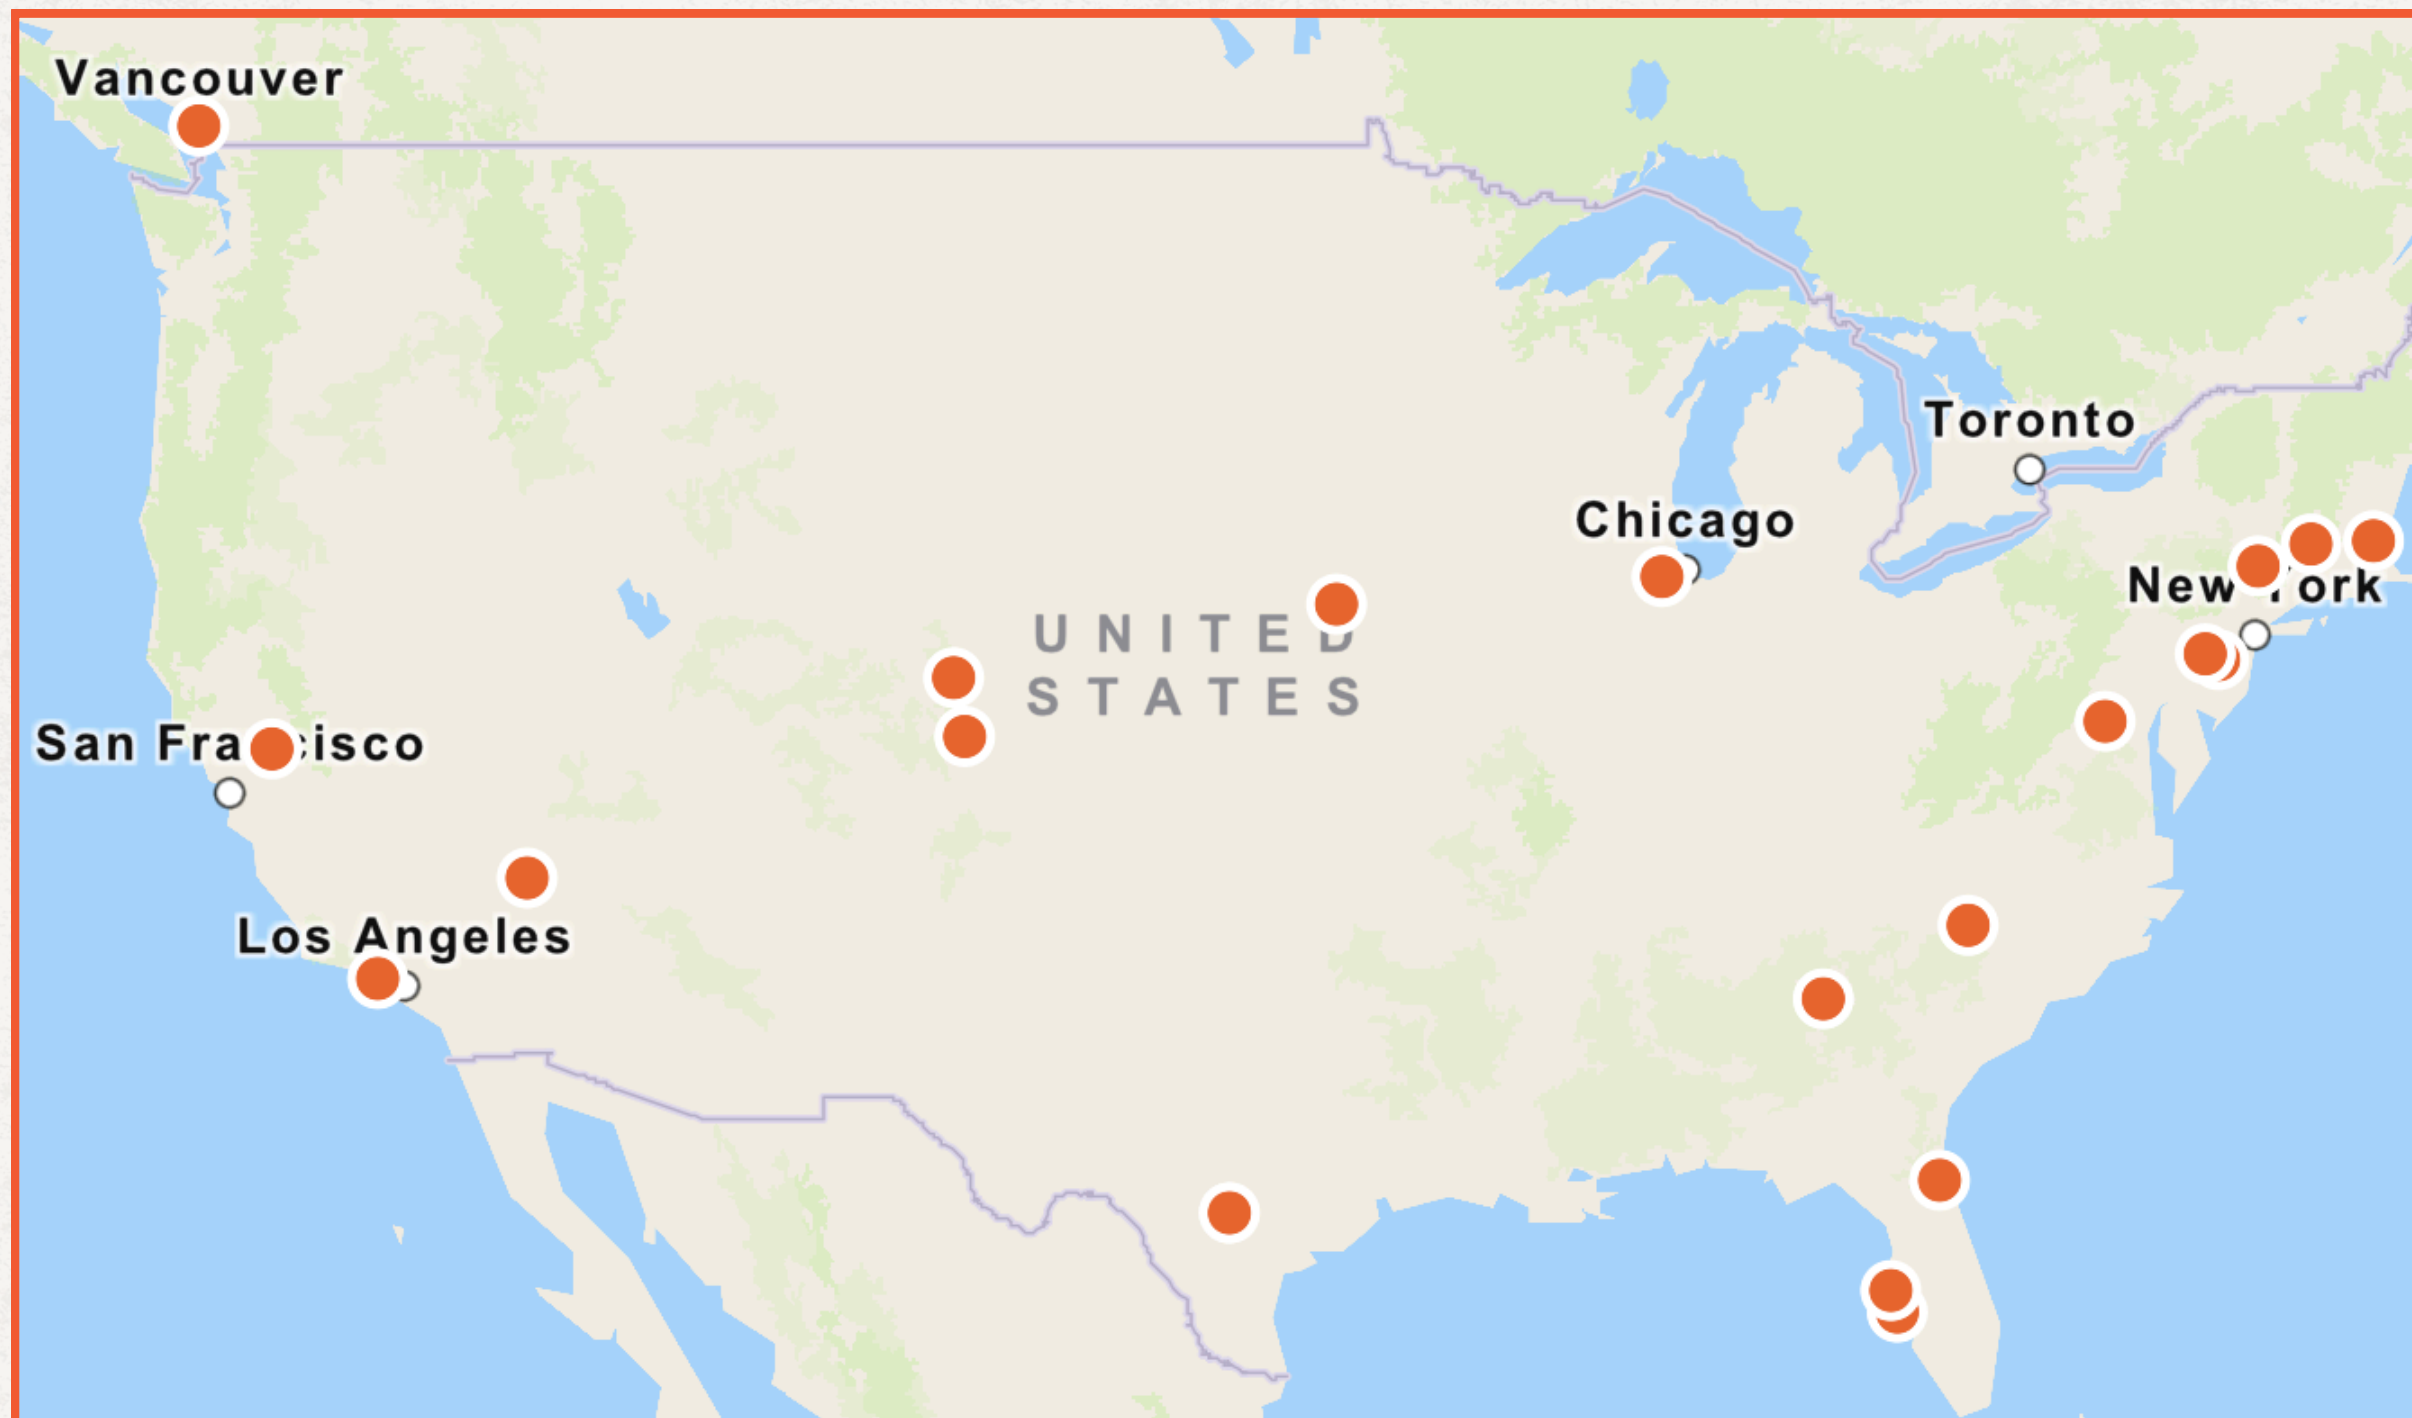

# THE RWB NETWORK

- The RWB Network (formerly TroubleNation by Red Wine & Blue) is a national community of local (grassroots) groups supported by Red Wine & Blue, launched in 2023.
- We help new local groups get started and existing groups grow and strengthen.
- At the RWB Network, we believe your power is rooted in both freedom and community.
- You lead your group your way, with your own name and local focus. At the same time, you're part of the Red Wine & Blue community, which comes with many benefits.

# THE RWB NETWORK

RWB's national grassroots organizing program supercharges your power to build community locally

- **800 GRASSROOTS GROUPS NATIONWIDE**
- **135,000 MEMBERS**

<https://redwine.blue/network>

# BONFIRE

POWERED BY RED WINE & BLUE

**25 GROUPS**

**15 STATES +  
1 ABROAD**

BONFIRE